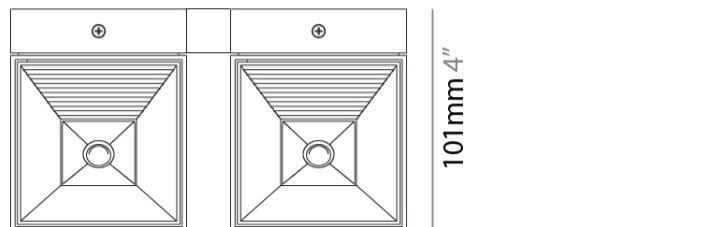

DAU 2 LIGHT LINEAR SURFACE

D93241-

base number _____
Finish Options _____

1. To build a product code in our configurator select the specify button on the base model # product page
2. To build a manual product code on this datasheet choose from the options listed below in blue font and add the suffix to the base model #

GENERAL

Series: Dau _____
Subseries: Dau 2 light Linear _____
Brand: Milan _____
Division: Design _____
Mounting Type: Surface _____
Mounting Location: Wall _____
Subcategory: Up/Down Light _____

PHYSICAL

Shape: Rectangle _____
Length (mm): 80 _____
Length (in): 3 1/8 _____
Height (mm): 80 _____
Depth (mm): 101 _____
Height (in): 3 1/8 _____
Depth (in): 4 _____
Light Distribution: Direct / Indirect _____
Fixture Finish: BAL / MWL / BSL _____
Fixture Material: Extruded Aluminum _____

ELECTRICAL

Lamp Type: LED _____
Input Wattage (W): 28 _____
Dimming: Electronic Low Voltage Dimming _____
Input Voltage (V): 120Vac Direct Line _____

LED

Number of LEDs: 4 _____
Color Temperature (°K): 3000 _____
Max. Delivered Lumen (lm): 1330 _____
CRI: >90 CRI _____
Lamp Life (hrs): 50000 _____

OPTICAL

RATINGS AND CERTIFICATIONS

Certified By: Certified for North American Standards _____
IP rating: IP20 _____