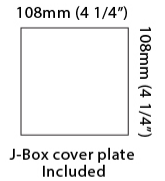

DAU 2 LIGHT LINEAR SURFACE

D93241-

base number _____
Finish Options _____

1. To build a product code in our configurator select the specify button on the base model # product page
2. To build a manual product code on this datasheet choose from the options listed below in blue font and add the suffix to the base model #

GENERAL

Series: Dau _____
Subseries: Dau 2 light Linear _____
Brand: Milan _____
Division: Design _____
Mounting Type: Surface _____
Mounting Location: Wall _____
Subcategory: Up/Down Light _____

PHYSICAL

Shape: Rectangle _____
Length (mm): 80 _____
Length (in): 3 1/8 _____
Height (mm): 80 _____
Depth (mm): 101 _____
Height (in): 3 1/8 _____
Depth (in): 4 _____
Light Distribution: Direct / Indirect _____
Fixture Finish: BAL / MWL / BSL _____
Fixture Material: Extruded Aluminum _____

ELECTRICAL

Lamp Type: LED _____
Input Wattage (W): 28 _____
Dimming: Electronic Low Voltage Dimming _____
Input Voltage (V): 120Vac Direct Line _____

LED

Number of LEDs: 4 _____
Color Temperature (°K): 3000 _____
Max. Delivered Lumen (lm): 1330 _____
CRI: >90 CRI _____
Lamp Life (hrs): 50000 _____

OPTICAL

RATINGS AND CERTIFICATIONS

Certified By: Certified for North American Standards _____
IP rating: IP20 _____