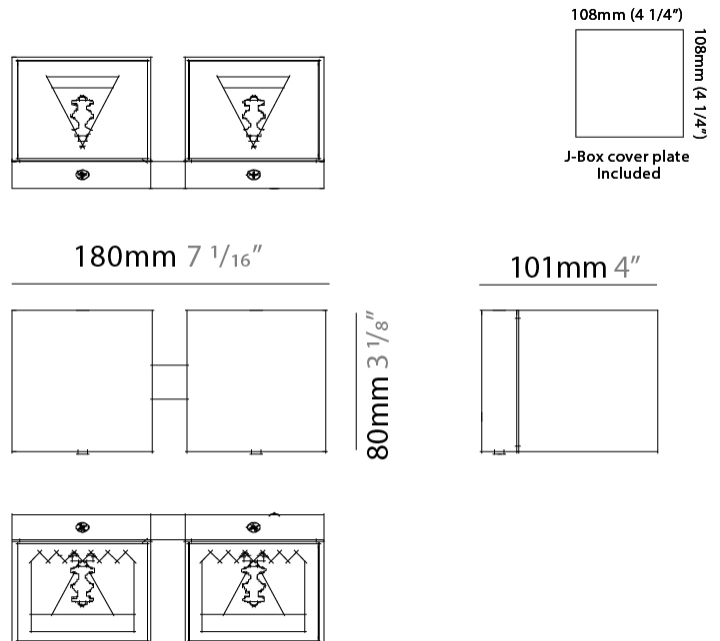

DAU DOUBLE SURFACE

D93095-

base number   Finish
Options

1. To build a product code in our configurator select the specify button on the base model # product page
2. To build a manual product code on this datasheet choose from the options listed below in blue font and add the suffix to the base model #

GENERAL

Series: Dau _____
Subseries: Dau Double _____
Brand: Milan _____
Division: Design _____
Mounting Type: Surface _____
Mounting Location: Wall _____
Subcategory: Up/Down Light _____

PHYSICAL

Shape: Rectangle _____
Length (mm): 180 _____
Length (in): 7 1/16 _____
Height (mm): 80 _____
Depth (mm): 101 _____
Height (in): 3 1/8 _____
Depth (in): 4 _____
Extension (mm): 101 _____
Extension (in): 4 _____
Light Distribution: Direct / Indirect _____
Fixture Finish: BAL / MWL / BSL _____
Fixture Material: Extruded Aluminum _____

ELECTRICAL

Number of Lamps: 2 _____
Lamp Type: LED Retrofit _____
Lamp Shape: T4 _____
Bulb Included: Bulb Not Included _____
Max. Wattage Per Lamp (W): 3.5 _____
Lamp Base: G9 _____
Input Voltage (V): 120Vac Direct Line _____

LED

OPTICAL

RATINGS AND CERTIFICATIONS

Certified By: Certified for North American Standards _____
IP rating: IP20 _____