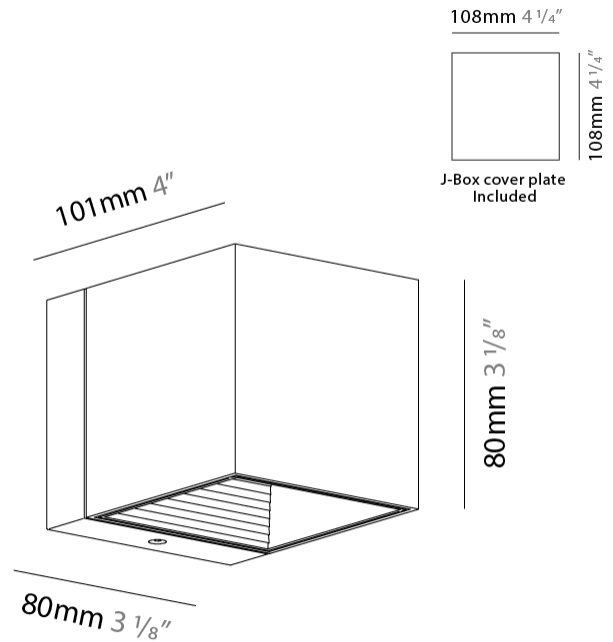

PROJECT	_____
TYPE	_____
SPECIFIER	_____
QUANTITY	_____
DATE	_____

DAU SINGLE SURFACE

D93148R9-

base number _____
Finish Options _____

1. To build a product code in our configurator select the specify button on the base model # product page
2. To build a manual product code on this datasheet choose from the options listed below in blue font and add the suffix to the base model #

GENERAL

Series: Dau _____
Subseries: Dau Single _____
Brand: Milan _____
Division: Design _____
Mounting Type: Surface _____
Mounting Location: Wall _____
Subcategory: Up/Down Light _____

PHYSICAL

Shape: Cube _____
Length (mm): 80 _____
Length (in): 3 1/8 _____
Height (mm): 80 _____
Height (in): 3 1/8 _____
Extension (mm): 101 _____
Extension (in): 4 _____
Light Distribution: Direct / Indirect _____
Fixture Finish: BAL / MWL / BSL _____
Fixture Material: Extruded Aluminum _____

ELECTRICAL

Lamp Type: LED _____
Input Wattage (W): 14 _____
Dimming: Electronic Low Voltage Dimming to 20% _____
Input Voltage (V): 120Vac Direct Line _____

LED

Number of LEDs: 2 _____
Color Temperature (°K): 3000 _____
Max. Delivered Lumen (lm): 1330 _____
CRI: >90 CRI _____

OPTICAL

RATINGS AND CERTIFICATIONS

Certified By: Certified for North American Standards _____
IP rating: IP44 _____