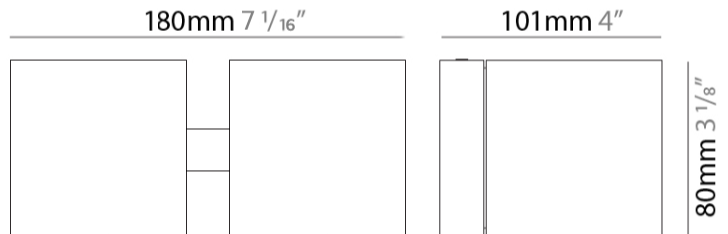

DAU 2 LIGHT LINEAR SURFACE

D93241-

base number _____
Finish Options _____

1. To build a product code in our configurator select the specify button on the base model # product page
2. To build a manual product code on this datasheet choose from the options listed below in blue font and add the suffix to the base model #

GENERAL

Series: Dau _____
Subseries: Dau 2 light Linear _____
Brand: Milan _____
Division: Design _____
Mounting Type: Surface _____
Mounting Location: Wall _____
Subcategory: Up/Down Light _____

PHYSICAL

Shape: Rectangle _____
Length (mm): 80 _____
Length (in): 3 1/8 _____
Height (mm): 80 _____
Depth (mm): 101 _____
Height (in): 3 1/8 _____
Depth (in): 4 _____
Light Distribution: Direct / Indirect _____
Fixture Finish: BAL / MWL / BSL _____
Fixture Material: Extruded Aluminum _____

ELECTRICAL

Lamp Type: LED _____
Input Wattage (W): 28 _____
Dimming: Electronic Low Voltage Dimming _____
Input Voltage (V): 120Vac Direct Line _____

LED

Number of LEDs: 4 _____
Color Temperature (°K): 3000 _____
Max. Delivered Lumen (lm): 1330 _____
CRI: >90 CRI _____
Lamp Life (hrs): 50000 _____

OPTICAL

RATINGS AND CERTIFICATIONS

Certified By: Certified for North American Standards _____
IP rating: IP20 _____